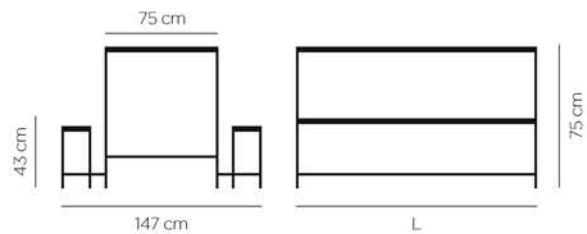

Prix nous consulter
variable selon dimension

TM-2026

Prix nous consulter
variable selon dimension

ENS-4110M

prix nous consulter,
variable selon dimension

NUANCIER TAPISSERIES

ARTIST

ARTIST MARFIL ARTIST SAND ARTIST BEIGE ARTIST IRON ARTIST PLANET ARTIST STEEL ARTIST NATURE ARTIST OCEAN