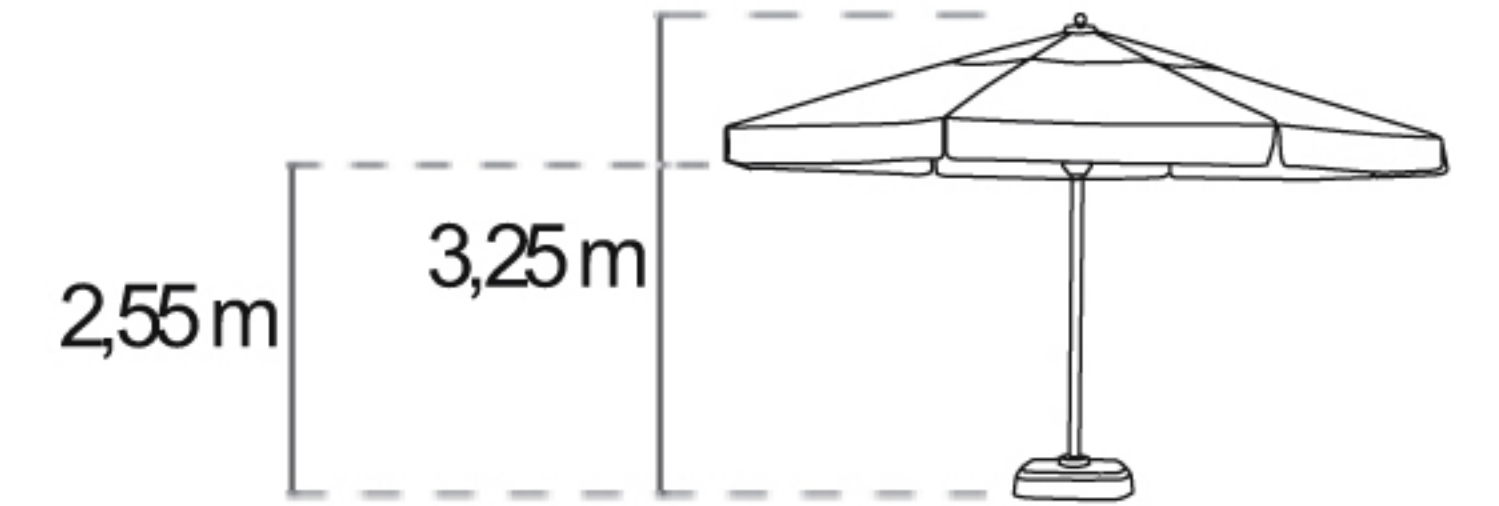

ACRYLIC

POLYESTER
REPELLENT