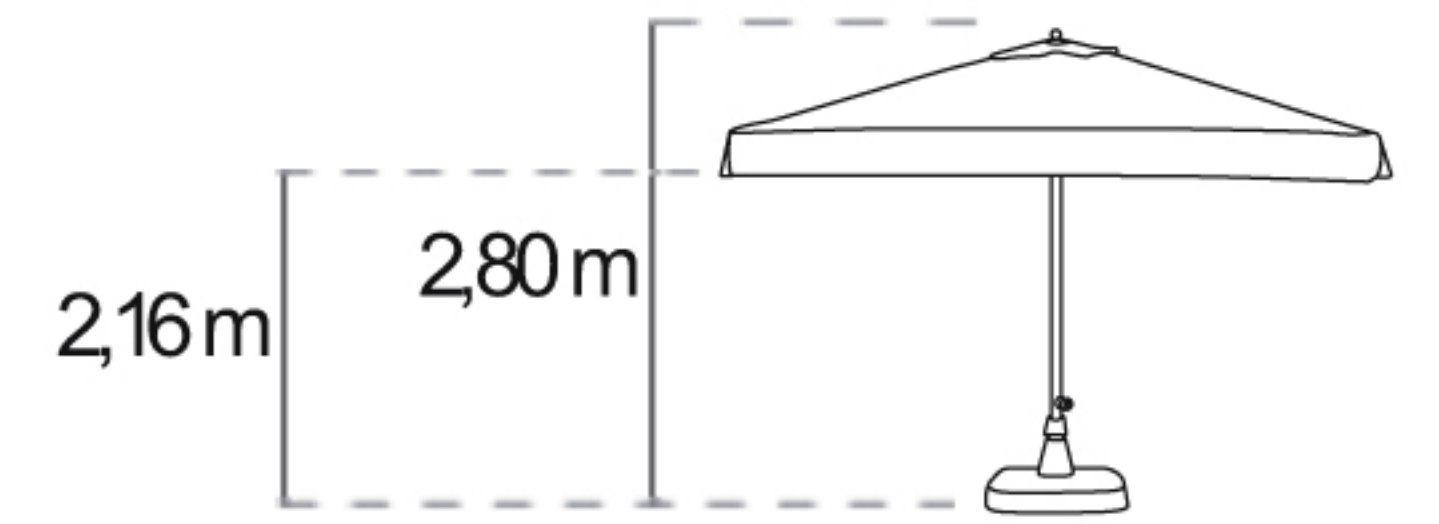

ACRYLIC

POLYESTER
REPELLENT