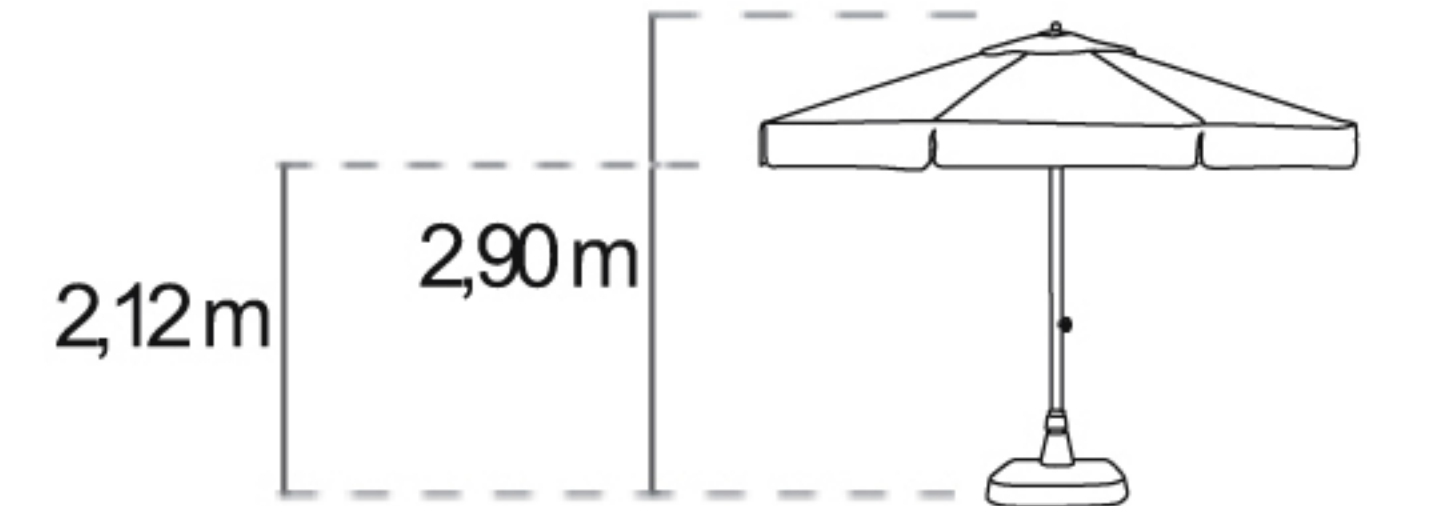

ACRYLIC

POLYESTER
REPELLENT