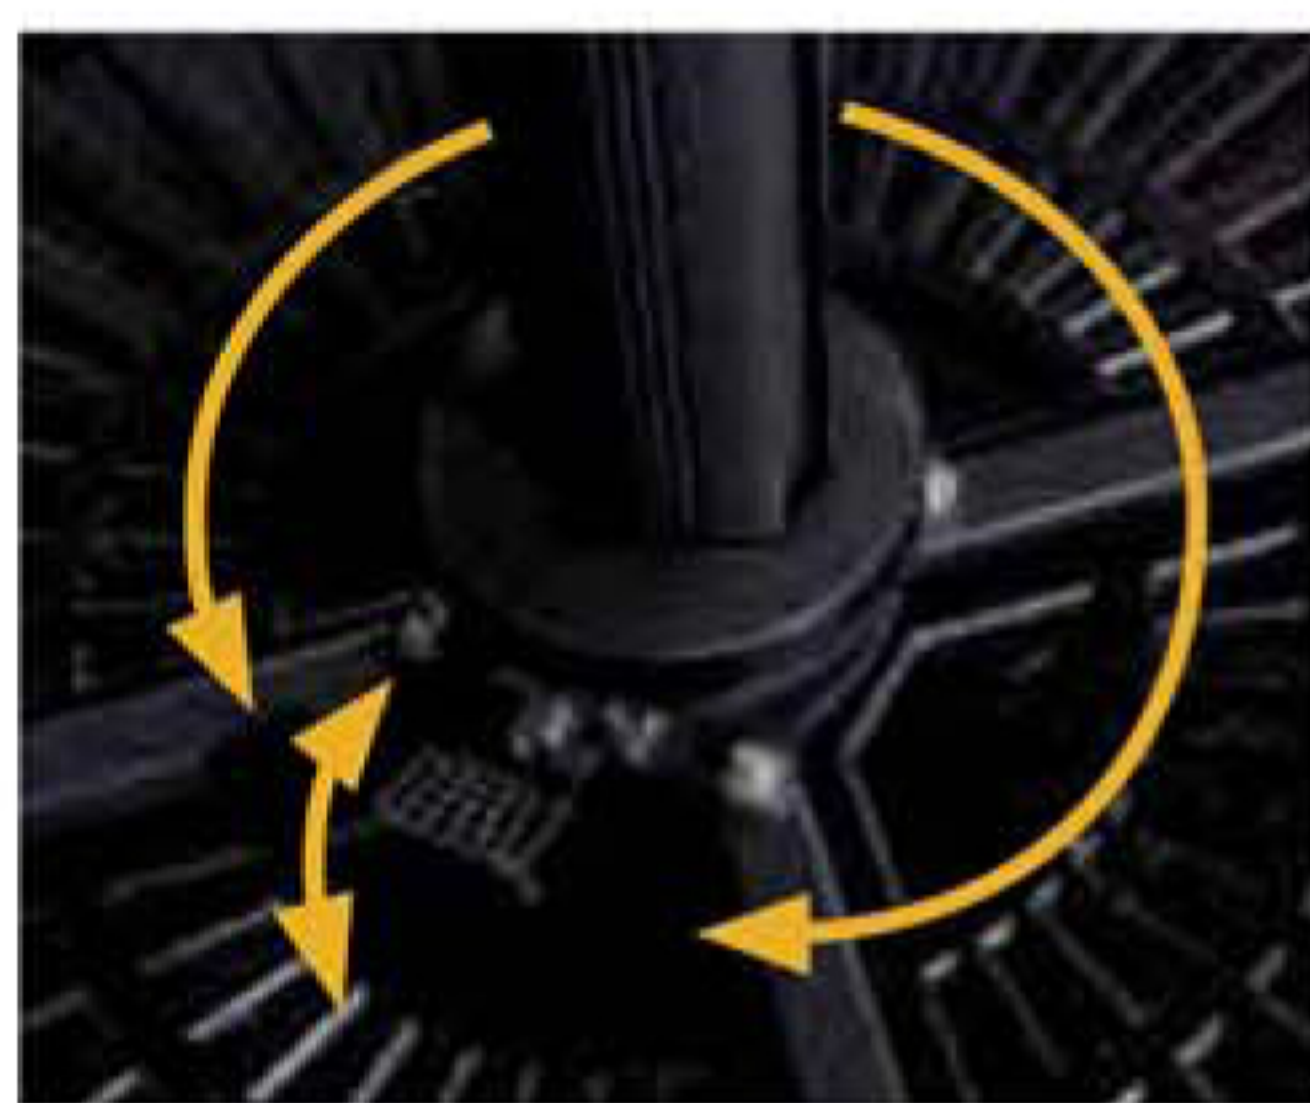

Bases. 11A

100%
POLYESTER

POLYESTER
REPELLENT

dralon
a step ahead in acrylic fibres