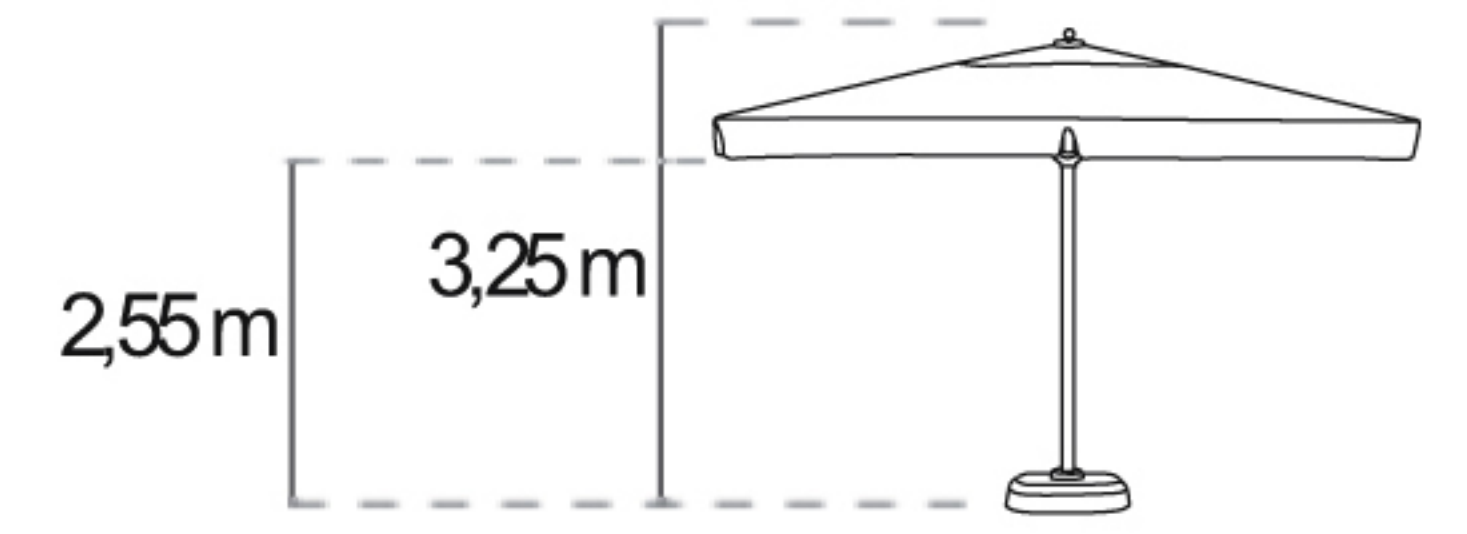

ACRYLIC

POLYESTER
REPELLENT