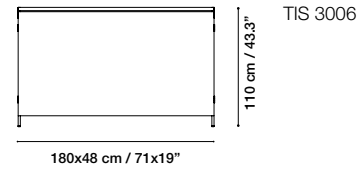

DIMENSIONS
MEASURES / MESURES / MEASURES