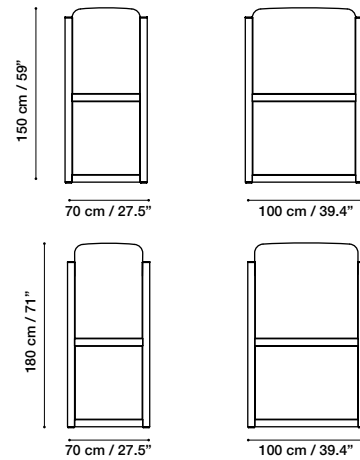

DIMENSIONS

MEDIDAS / MEASURES / ABMESSUNGEN