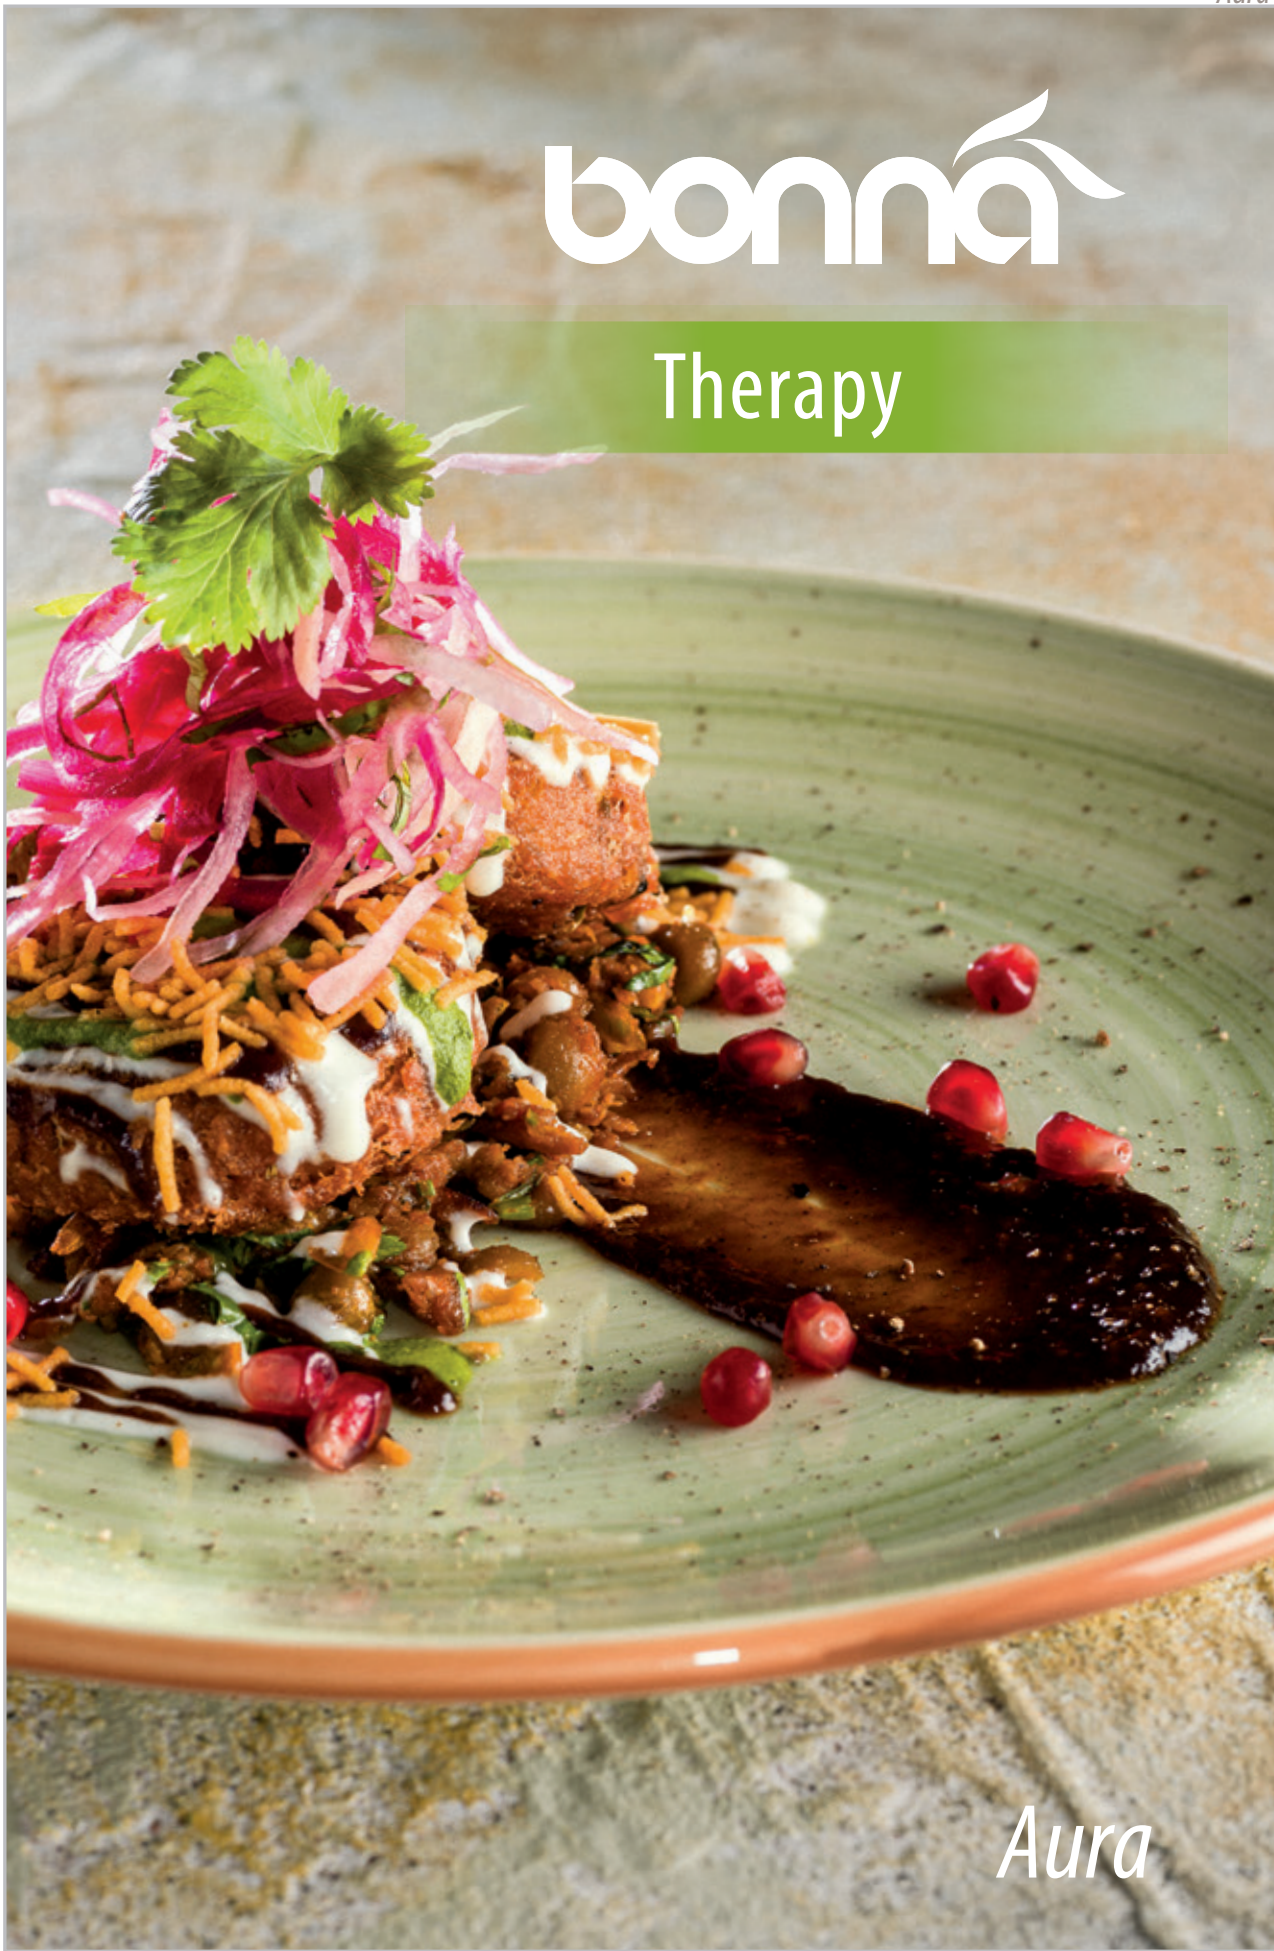

bonna

Therapy

Aura

Los productos identificados con este logo tienen una resistencia superior en el borde.

Products identified with this logo have superior edge chip resistancy.