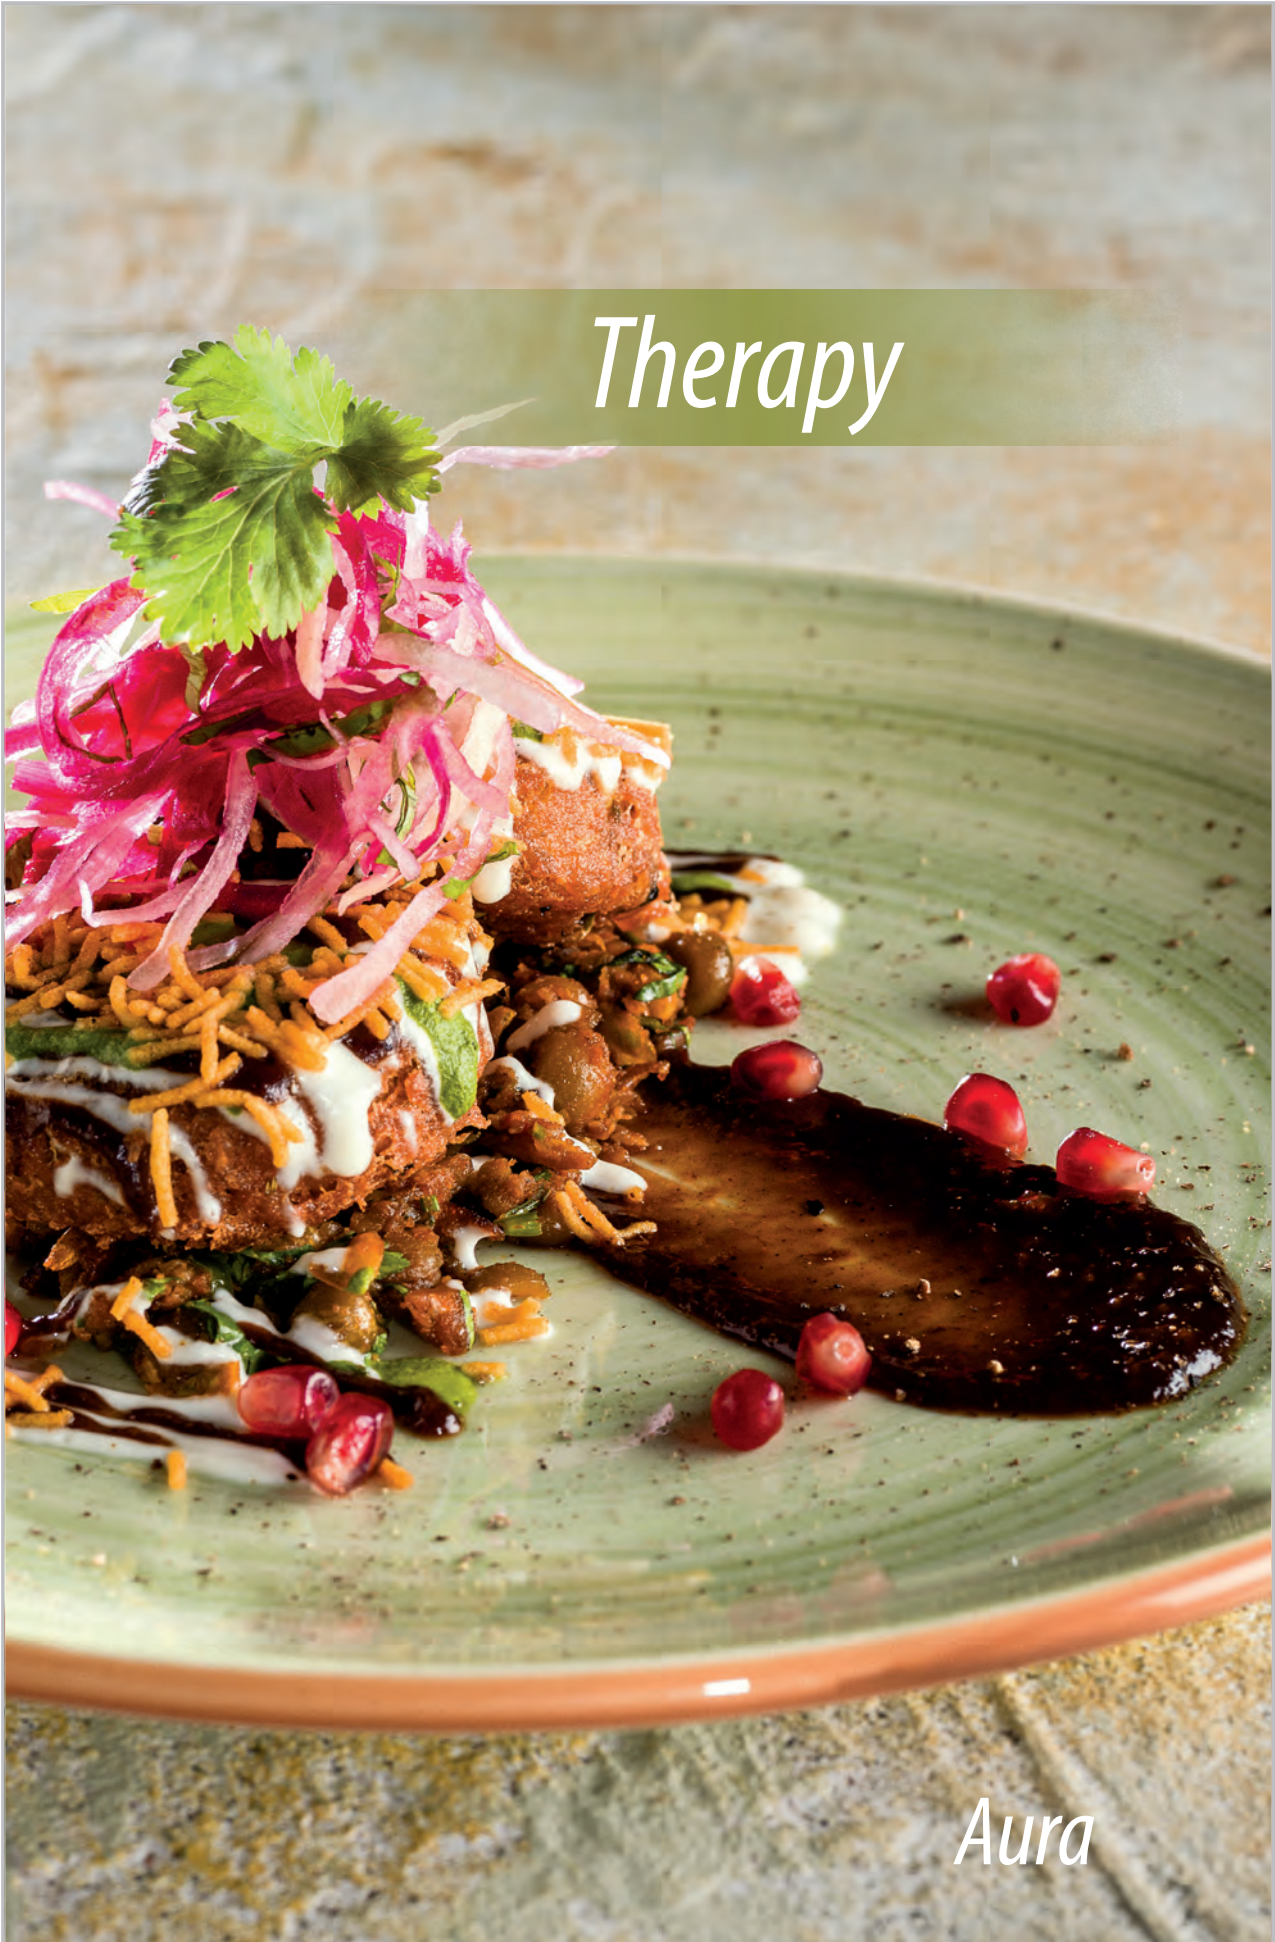

Therapy

Aura

Los productos identificados con este logo tienen una resistencia superior en el borde.

Products identified with this logo have superior edge chip resistancy.